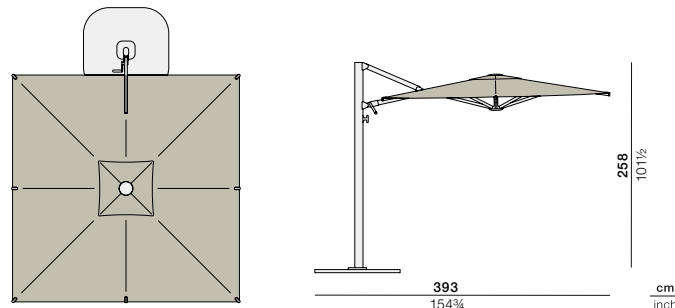

DEDON

REAV

REAV

Hexagon S

Item code: **106026328** | 287 x 260 cm / 113" x 102¼"

Measurements

Collection: The REAV sunshade combines minimalist design with smooth engineering and robust functionality. Light and understated in appearance, it's the perfect accompaniment to every DEDON collection, creating shade without creating distraction. Adaptable to any outdoor setting, REAV comes in parasol and cantilevered versions.

328
anthracite

Wind force

79 kg / 174 lbs

Cover included

Cover

To learn more about DEDON, our collections and warranty policy, please visit our website –

www.dedon.de

07/21

DEDON

REAV

Square M cantilever

Item code: **106058** | 300 × 300 cm / 118" × 118"

Measurements

Collection: The REAV sunshade combines minimalist design with smooth engineering and robust functionality. Light and understated in appearance, it's the perfect accompaniment to every DEDON collection, creating shade without creating distraction. Adaptable to any outdoor setting, REAV comes in parasol and cantilevered versions.

Square M cantilever, incl. concrete mounting kit

Item code: 106097 | 300 x 300 cm / 118" x 118"

Measurements

Collection: The REAV sunshade combines minimalist design with smooth engineering and robust functionality. Light and understated in appearance, it's the perfect accompaniment to every DEDON collection, creating shade without creating distraction. Adaptable to any outdoor setting, REAV comes in parasol and cantilevered versions.