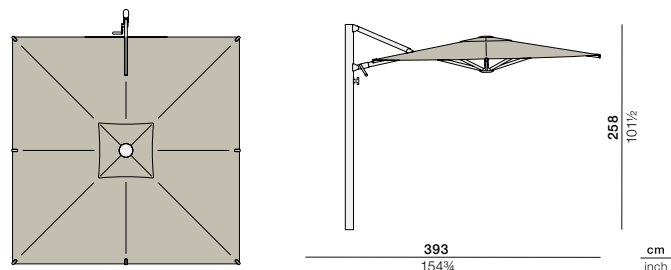

DEDON

REAV

REAV

Hexagon S

Item code: **106026328** | 287 x 260 cm / 113" x 102¼"

Measurements

Collection: The REAV sunshade combines minimalist design with smooth engineering and robust functionality. Light and understated in appearance, it's the perfect accompaniment to every DEDON collection, creating shade without creating distraction. Adaptable to any outdoor setting, REAV comes in parasol and cantilevered versions.

DEDON

REAV

Square M cantilever

Item code: **106058** | 300 × 300 cm / 118" × 118"

Measurements

Collection: The REAV sunshade combines minimalist design with smooth engineering and robust functionality. Light and understated in appearance, it's the perfect accompaniment to every DEDON collection, creating shade without creating distraction. Adaptable to any outdoor setting, REAV comes in parasol and cantilevered versions.

Square M cantilever, incl. concrete mounting kit

Item code: 106097 | 300 x 300 cm / 118" x 118"

Measurements

Collection: The REAV sunshade combines minimalist design with smooth engineering and robust functionality. Light and understated in appearance, it's the perfect accompaniment to every DEDON collection, creating shade without creating distraction. Adaptable to any outdoor setting, REAV comes in parasol and cantilevered versions.