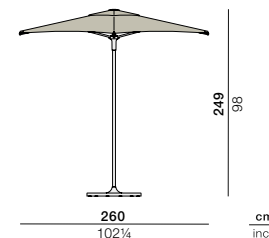

DEDON

REAV

REAV

Hexagon S

Item code: **106026328** | 287 x 260 cm / 113" x 102¼"

Measurements

Collection: The REAV sunshade combines minimalist design with smooth engineering and robust functionality. Light and understated in appearance, it's the perfect accompaniment to every DEDON collection, creating shade without creating distraction. Adaptable to any outdoor setting, REAV comes in parasol and cantilevered versions.

DEDON

REAV

Square M cantilever

Item code: **106058** | 300 × 300 cm / 118" × 118"

Measurements

Collection: The REAV sunshade combines minimalist design with smooth engineering and robust functionality. Light and understated in appearance, it's the perfect accompaniment to every DEDON collection, creating shade without creating distraction. Adaptable to any outdoor setting, REAV comes in parasol and cantilevered versions.

Square M cantilever, incl. concrete mounting kit

Item code: 106097 | 300 x 300 cm / 118" x 118"

Measurements

Collection: The REAV sunshade combines minimalist design with smooth engineering and robust functionality. Light and understated in appearance, it's the perfect accompaniment to every DEDON collection, creating shade without creating distraction. Adaptable to any outdoor setting, REAV comes in parasol and cantilevered versions.