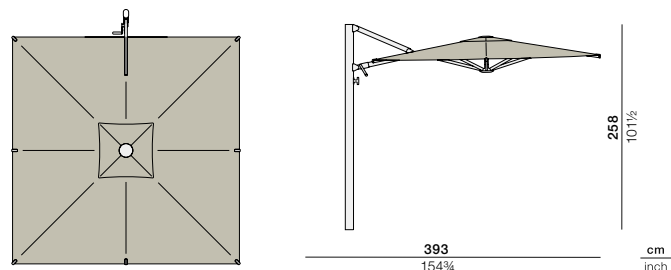

REAV

Square M cantilever, incl. in-ground mounting kit

Item code: **106096** | 300 × 300 cm / 118" × 118"

Measurements

Collection: The REAV sunshade combines minimalist design with smooth engineering and robust functionality. Light and understated in appearance, it's the perfect accompaniment to every DEDON collection, creating shade without creating distraction. Adaptable to any outdoor setting, REAV comes in parasol and cantilevered versions.

Characteristics: Versatile, sophisticated, distinctive, luxurious, modular

Frame: REAV is made of highest-quality materials, from its powder-coated aluminum pole and battens down to its marinegrade stainless steel fasteners.

Maintenance: The canopy is tailored out of a UV-protected, easy-care outdoor fabric that repels both dirt and water.