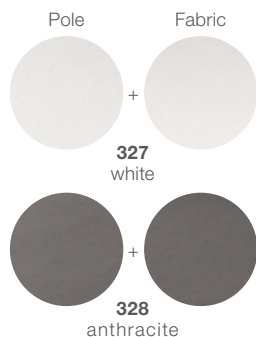

Materials

Wind force

133 kg / 293 lbs

Cover included

Cover

Rotatable

Ground mounting

In-ground
mounting kit
106092000

To learn more about DEDON, our collections and warranty policy, please visit our website –

www.dedon.de

07/21

DEDON