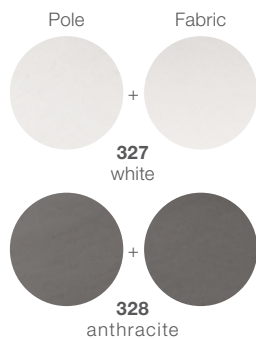

Materials

Wind force

133 kg / 293 lbs

Cover included

Cover

Rotatable

Concrete mounting

Concrete mounting kit
106093000

To learn more about DEDON, our collections and warranty policy, please visit our website –

www.dedon.de

07/21

DEDON