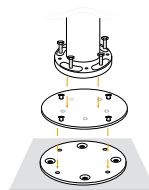

Concrete mounting kit
106093000

To learn more about DEDON, our collections and warranty policy, please visit our website –

www.dedon.de

07/21

DEDON

REAV

Square M cantilever, incl. in-ground mounting kit

Item code: **106096** | 300 × 300 cm / 118" × 118"