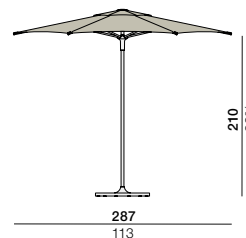

DEDON

REAV

REAV

Hexagon S

Item code: **106026328** | 287 x 260 cm / 113" x 102¼"

Measurements

Collection: The REAV sunshade combines minimalist design with smooth engineering and robust functionality. Light and understated in appearance, it's the perfect accompaniment to every DEDON collection, creating shade without creating distraction. Adaptable to any outdoor setting, REAV comes in parasol and cantilevered versions.

DEDON

REAV

Square M cantilever

Item code: **106058** | 300 × 300 cm / 118" × 118"

Measurements

Collection: The REAV sunshade combines minimalist design with smooth engineering and robust functionality. Light and understated in appearance, it's the perfect accompaniment to every DEDON collection, creating shade without creating distraction. Adaptable to any outdoor setting, REAV comes in parasol and cantilevered versions.

Square M cantilever, incl. concrete mounting kit

Item code: 106097 | 300 x 300 cm / 118" x 118"

Measurements

Collection: The REAV sunshade combines minimalist design with smooth engineering and robust functionality. Light and understated in appearance, it's the perfect accompaniment to every DEDON collection, creating shade without creating distraction. Adaptable to any outdoor setting, REAV comes in parasol and cantilevered versions.