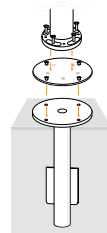

Maintenance: The canopy is tailored out of a UV-protected, easy-care outdoor fabric that repels both dirt and water.

Materials

Wind force

133 kg / 293 lbs

Cover included

Cover

Rotatable

Ground mounting