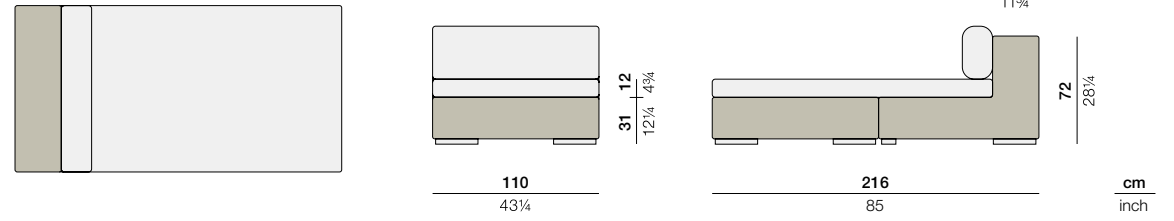

LOUNGE

Daybed (center module XXL + coffee table)

Design by Frank Ligthart | Item code: 029002 + 029037 | Weight 26 kg/60 lbs | Volume 1,71 m³/60 cu ft | COM (Customer Own Material): 5,05 m/6.25 yd (plain fabric only)

Measurements

Collection: LOUNGE by Frank Ligthart raises simplicity to an art form. The collection's rectilinear modules come together in an endless variety of seating arrangements, enabling you to create the perfect solution for an any outdoor environment. A unique bracketing system keeps the modules in place, while thick cushions ensure maximum comfort from this minimalist design.

Characteristics: Artfully simple, minimalist, timeless, modular, versatile, practical

Daybed (Centre module XXL + Coffee table): The LOUNGE daybed is created by connecting a center module XXL with a coffee table module. A 186 cm (73 1/4") long daybed cushion covers both table base and center module seat.

B 110 T 186 H 12 cm
W 43 1/4" D 73 1/4" H 4 3/4"

Back cushion

B 110 T 35 H 23 cm
W 43 1/4" D 13 3/4" H 9 1/4"

To learn more about DEDON, our collections and warranty policy, please visit our website –

www.dedon.de